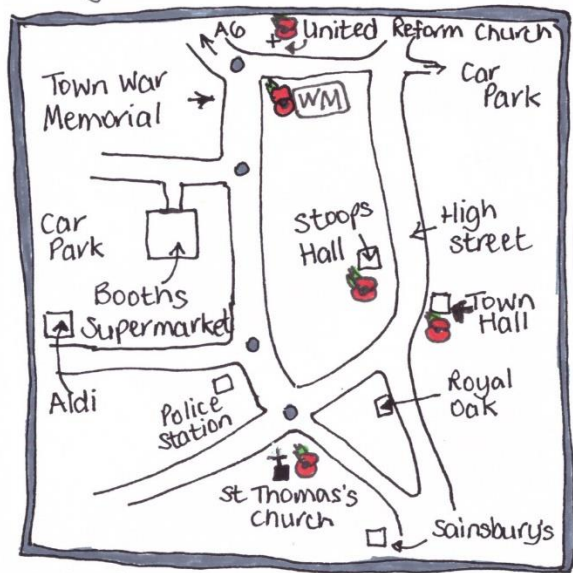

Garstang & District  
Heritage Society  
WWI  
Poppy Trail

© Garstang & District  
Heritage Society

Garstang  
Not to scale

Key

- Poppy plaque
- church
- Memorial Hall
- Parish Hall
- Memorial Garden/Grate
- War memorial

## Plaque locations: